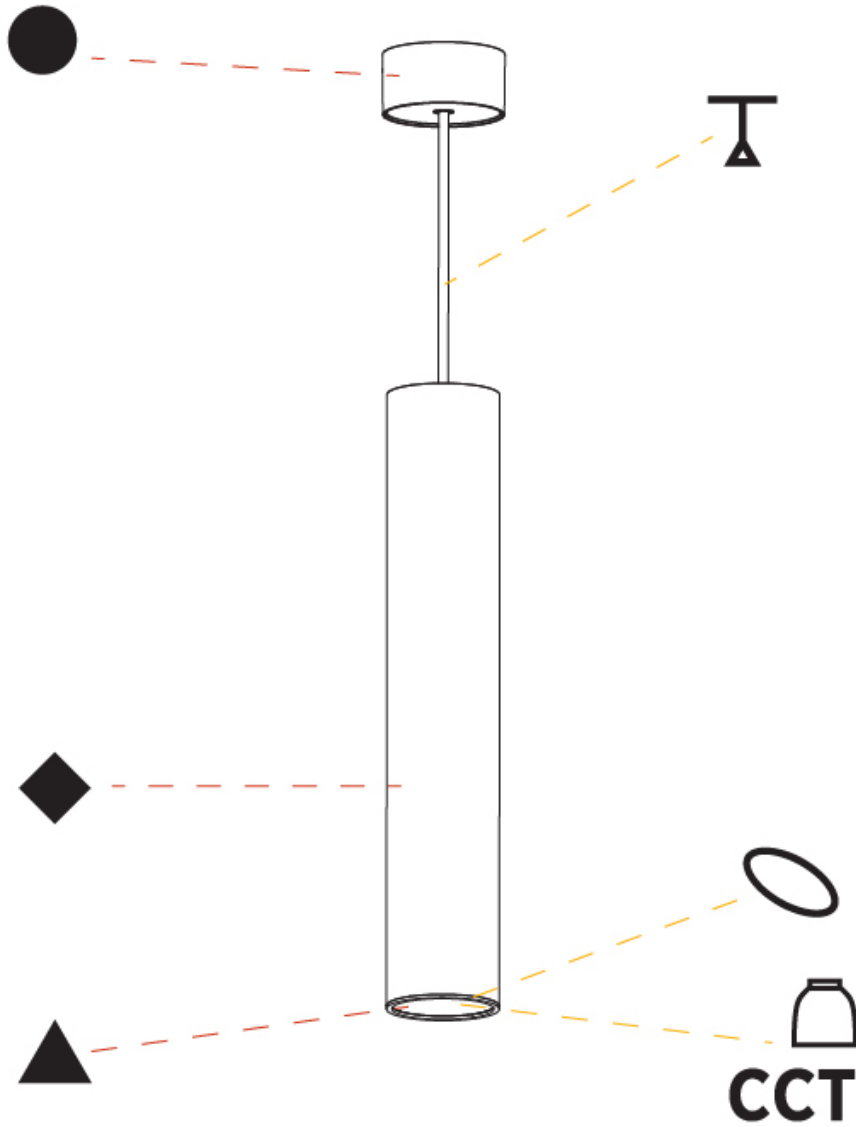

HANGOVER MONOPOINT SURFACE CANOPY SUSPENSION

A300169-

PROJECT	_____
TYPE	_____
SPECIFIER	_____
QUANTITY	_____
DATE	_____